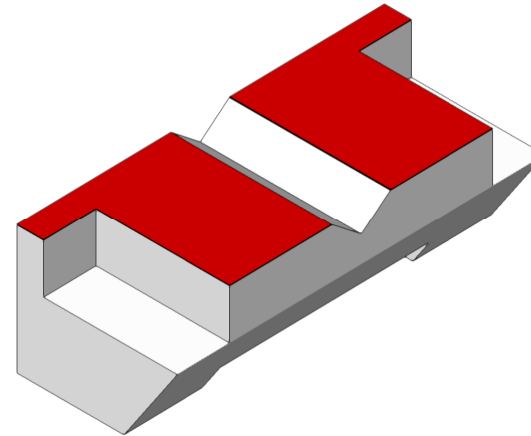

Left Section view

Isometric view

Isometric Section view

Florida State College at Jacksonville		
Class Assignment		DWG No. 2
Widget Project		
Director: Kermit D. Frog	Technical Director: Brandon C. Lettow	
Designer: Brandon C. Lettow	Drafter: Brandon C. Lettow	
Drawing Date: 2-18-2021	Scale: 1/4" = 1'-0"	Aprov: